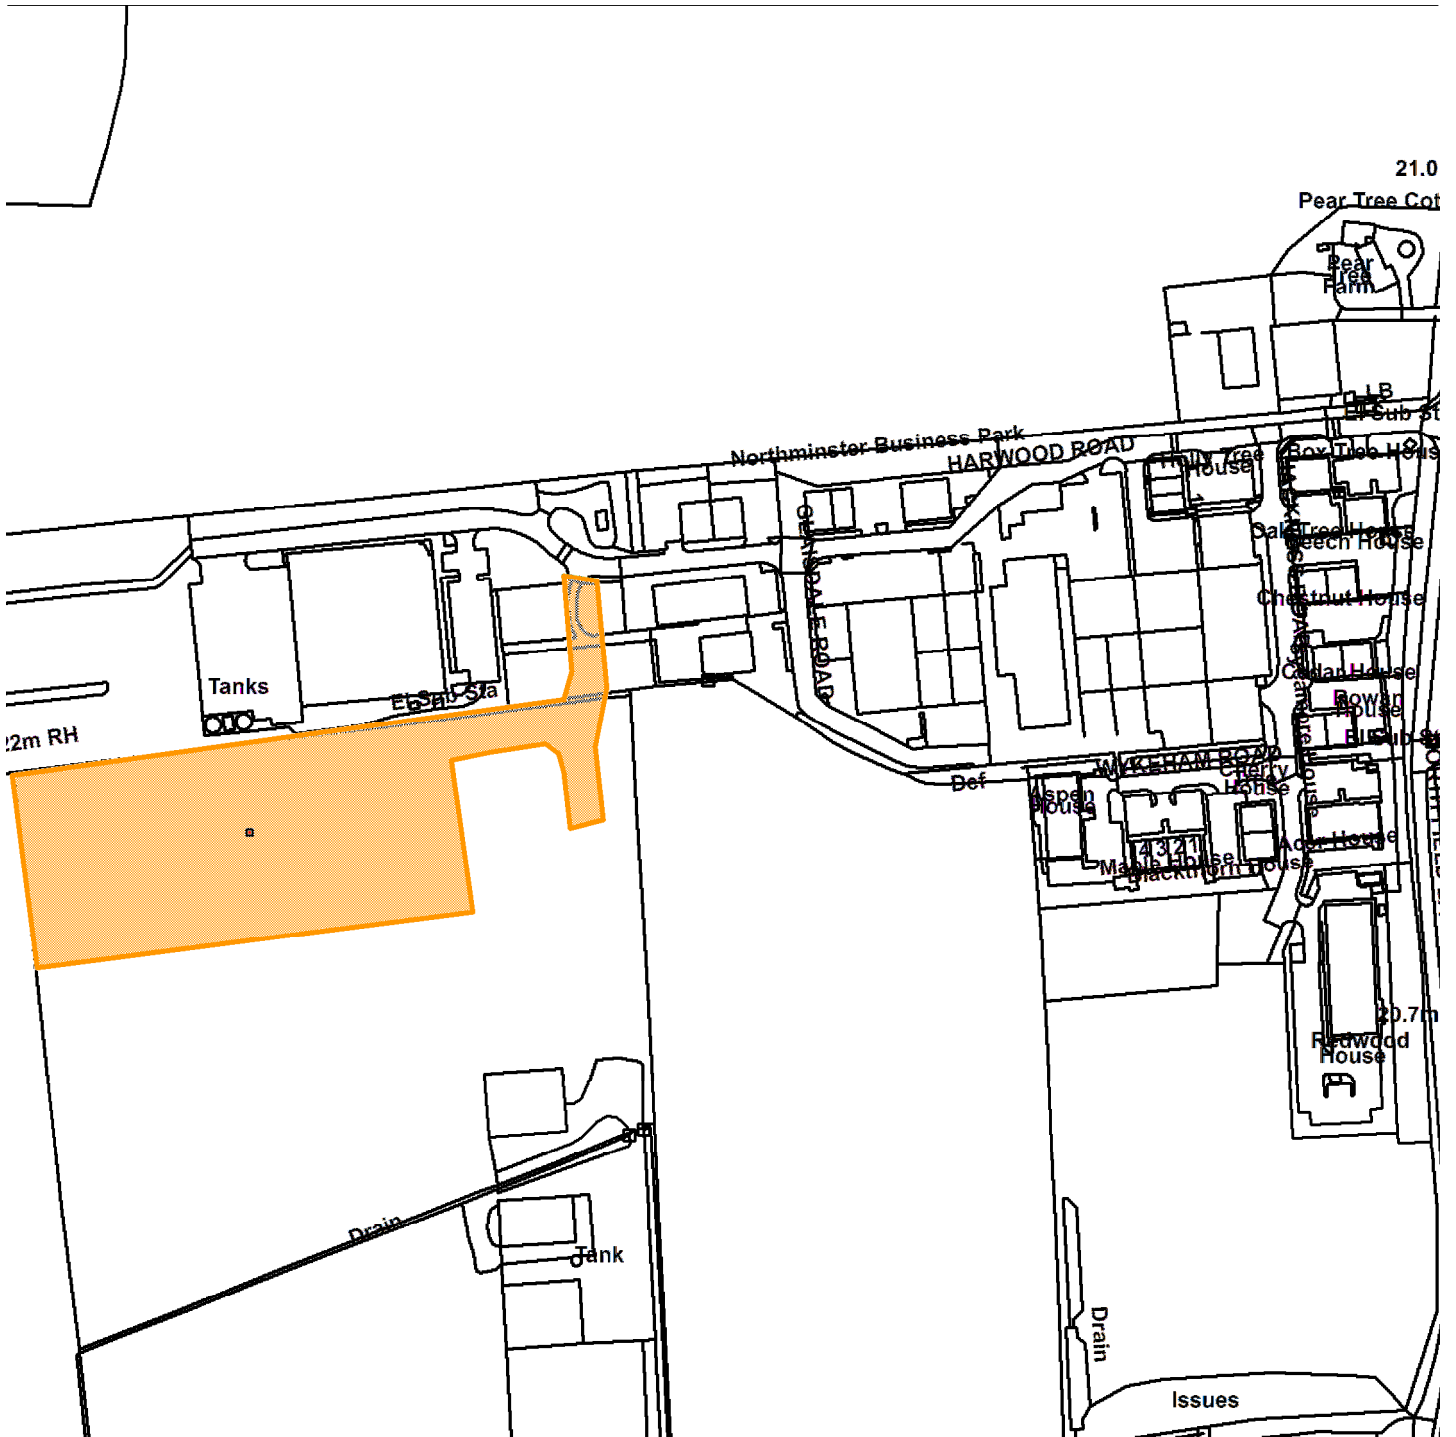

18/02158/FULM

Land to South Of Northminster Business Park Upper Poppleton

Scale : 1:3033

Reproduced from the Ordnance Survey map with the permission of the Controller of Her Majesty's Stationery Office © Crown Copyright 2000.

Unauthorised reproduction infringes Crown Copyright and may lead to prosecution or civil proceedings.

Organisation	City of York Council
Department	Economy & Place
Comments	Site Location Plan
Date	09 April 2019
SLA Number	